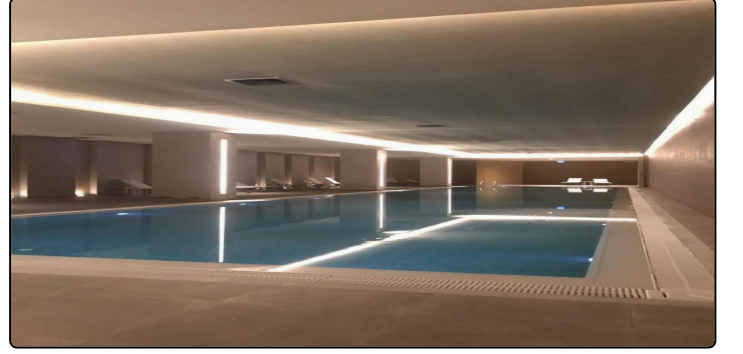

NEF 22 ATAKÖY KİRALIK 1+1 BALKONLU DAİRE

Bakırköy İstanbul Code: 1015321

Properties

Property Type: Residence

Gross Area / Net Area: 67.00 / 32.00 m²

Bed Room / Living Room / Bath Room: 1 / 1 / 1

View: Inward

Info

Nef 22 Ataköy site, located in Ataköy 7-8-9-10th section of Bakırköy district of Istanbul, consists of 6 blocks of residences & offices and 125 stores. Covered Parking, 24/7 Security service, Fitness, indoor and outdoor pool services are offered in the project, as well as foldhome units such as cinema, playstation, guest room, meeting rooms. Yenibosna metro, metrobus stop and bus stops are within walking distance. For detailed information and alternatives about all the projects we work with as authorized, you can contact us on the 02129510101 communication line.

Merkez

Sultan Selim Mah. Lalegül Sok.
No: 10/62 Kağıthane İstanbul
Tel: 0 212 951 01 01

Experium