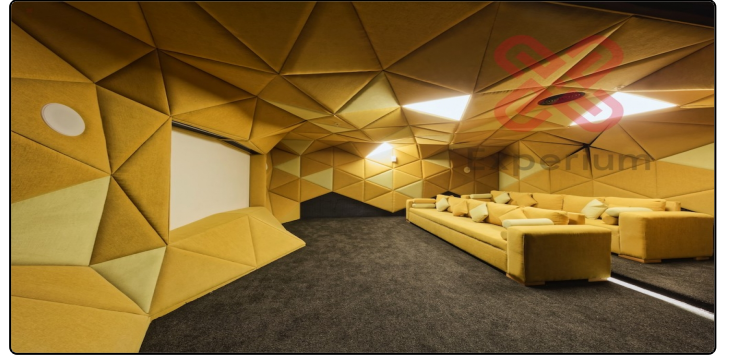

NEF 22 ATAKÖY KİRALIK 1+1 BALKONLU DAİRE

Bakırköy İstanbul Code: 1015321

Properties

Property Type: Residence

Gross Area / Net Area: 67.00 / 32.00 m²

Bed Room / Living Room / Bath Room: 1 / 1 / 1

View: Inward

Info

Nef 22 Ataköy site, located in Ataköy 7-8-9-10th section of Bakırköy district of Istanbul, consists of 6 blocks of residences & offices and 125 stores. Covered Parking, 24/7 Security service, Fitness, indoor and outdoor pool services are offered in the project, as well as foldhome units such as cinema, playstation, guest room, meeting rooms. Yenibosna metro, metrobus stop and bus stops are within walking distance. For detailed information and alternatives about all the projects we work with as authorized, you can contact us on the 02129510101 communication line.

Merkez

Sultan Selim Mah. Lalegül Sok.
No: 10/62 Kağıthane İstanbul
Tel: 0 212 951 01 01

Experium