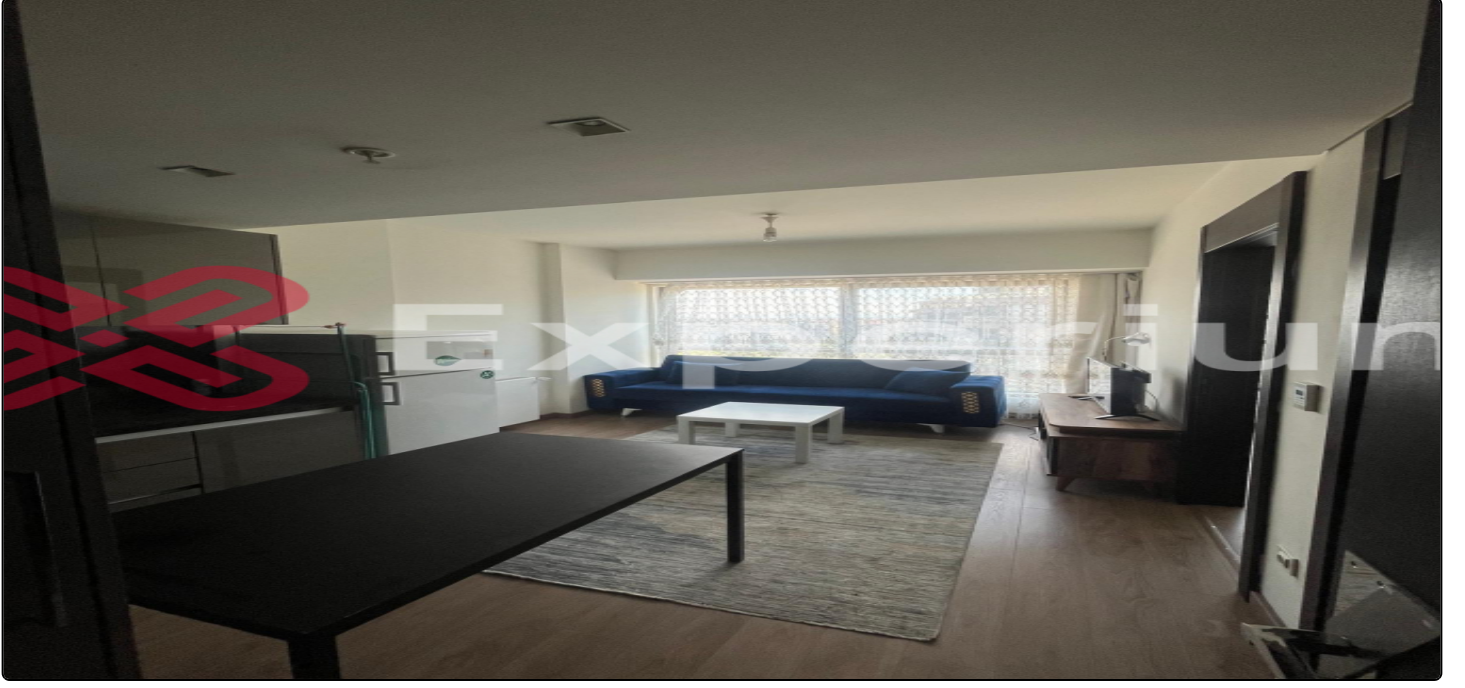

ATAKÖY NEF 22 KİRALIK EŞYALI DAİRE

Bakırköy İstanbul Code: 1929717

Properties

Property Type: Residence

Gross Area / Net Area: 45.00 / 30.00 m²

Bed Room / Living Room / Bath Room: 1 / 1 / 1

View:

Info

Nef 22 Ataköy site, located in Ataköy 7-8-9-10th section of Bakırköy district of Istanbul, consists of 6 blocks of residences & offices and 125 stores. Covered Parking, 24/7 Security service, Fitness, indoor and outdoor pool services are offered in the project, as well as foldhome units such as cinema, playstation, guest room, meeting rooms. Yenibosna metro, metrobus stop and bus stops are within walking distance. For detailed information and alternatives about all the projects we work with as authorized, you can contact us on the 02129510101 communication line.