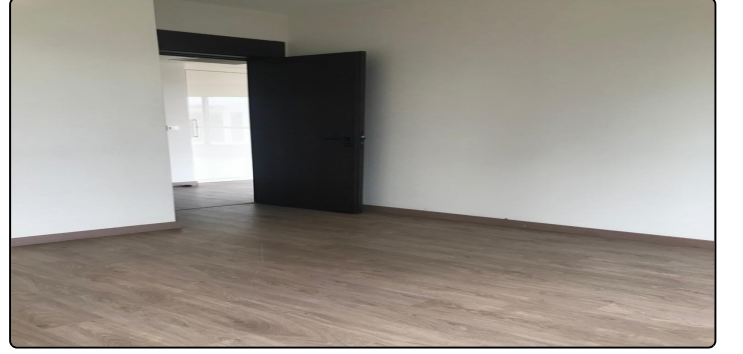

NEF 22 ATAKÖY 1+1 GENİŞ M2 FULL E-5 MANZARALI KONUT/OFİS

Bakırköy İstanbul Code: 1024246

Properties

Property Type: Residence

Gross Area / Net Area: 65.00 / 42.00 m²

Bed Room / Living Room / Bath Room: 1 / 1 / 1