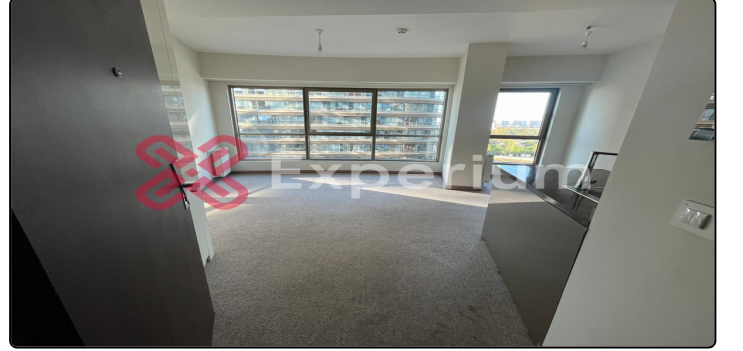

### Properties

Property Type: Residence

Gross Area / Net Area: 69.00 / 45.00 m<sup>2</sup>

Bed Room / Living Room / Bath Room: 1 / 1 / 1

View: