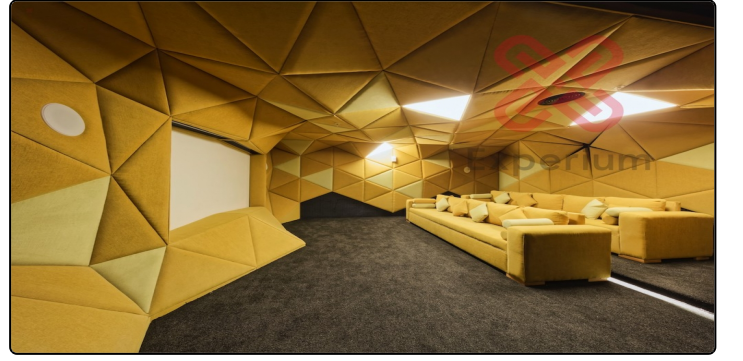

## Properties

Property Type: Residence

Gross Area / Net Area: 70.00 / 50.00 m<sup>2</sup>

Bed Room / Living Room / Bath Room: 1 / 1 / 1

View: Pool Aisle